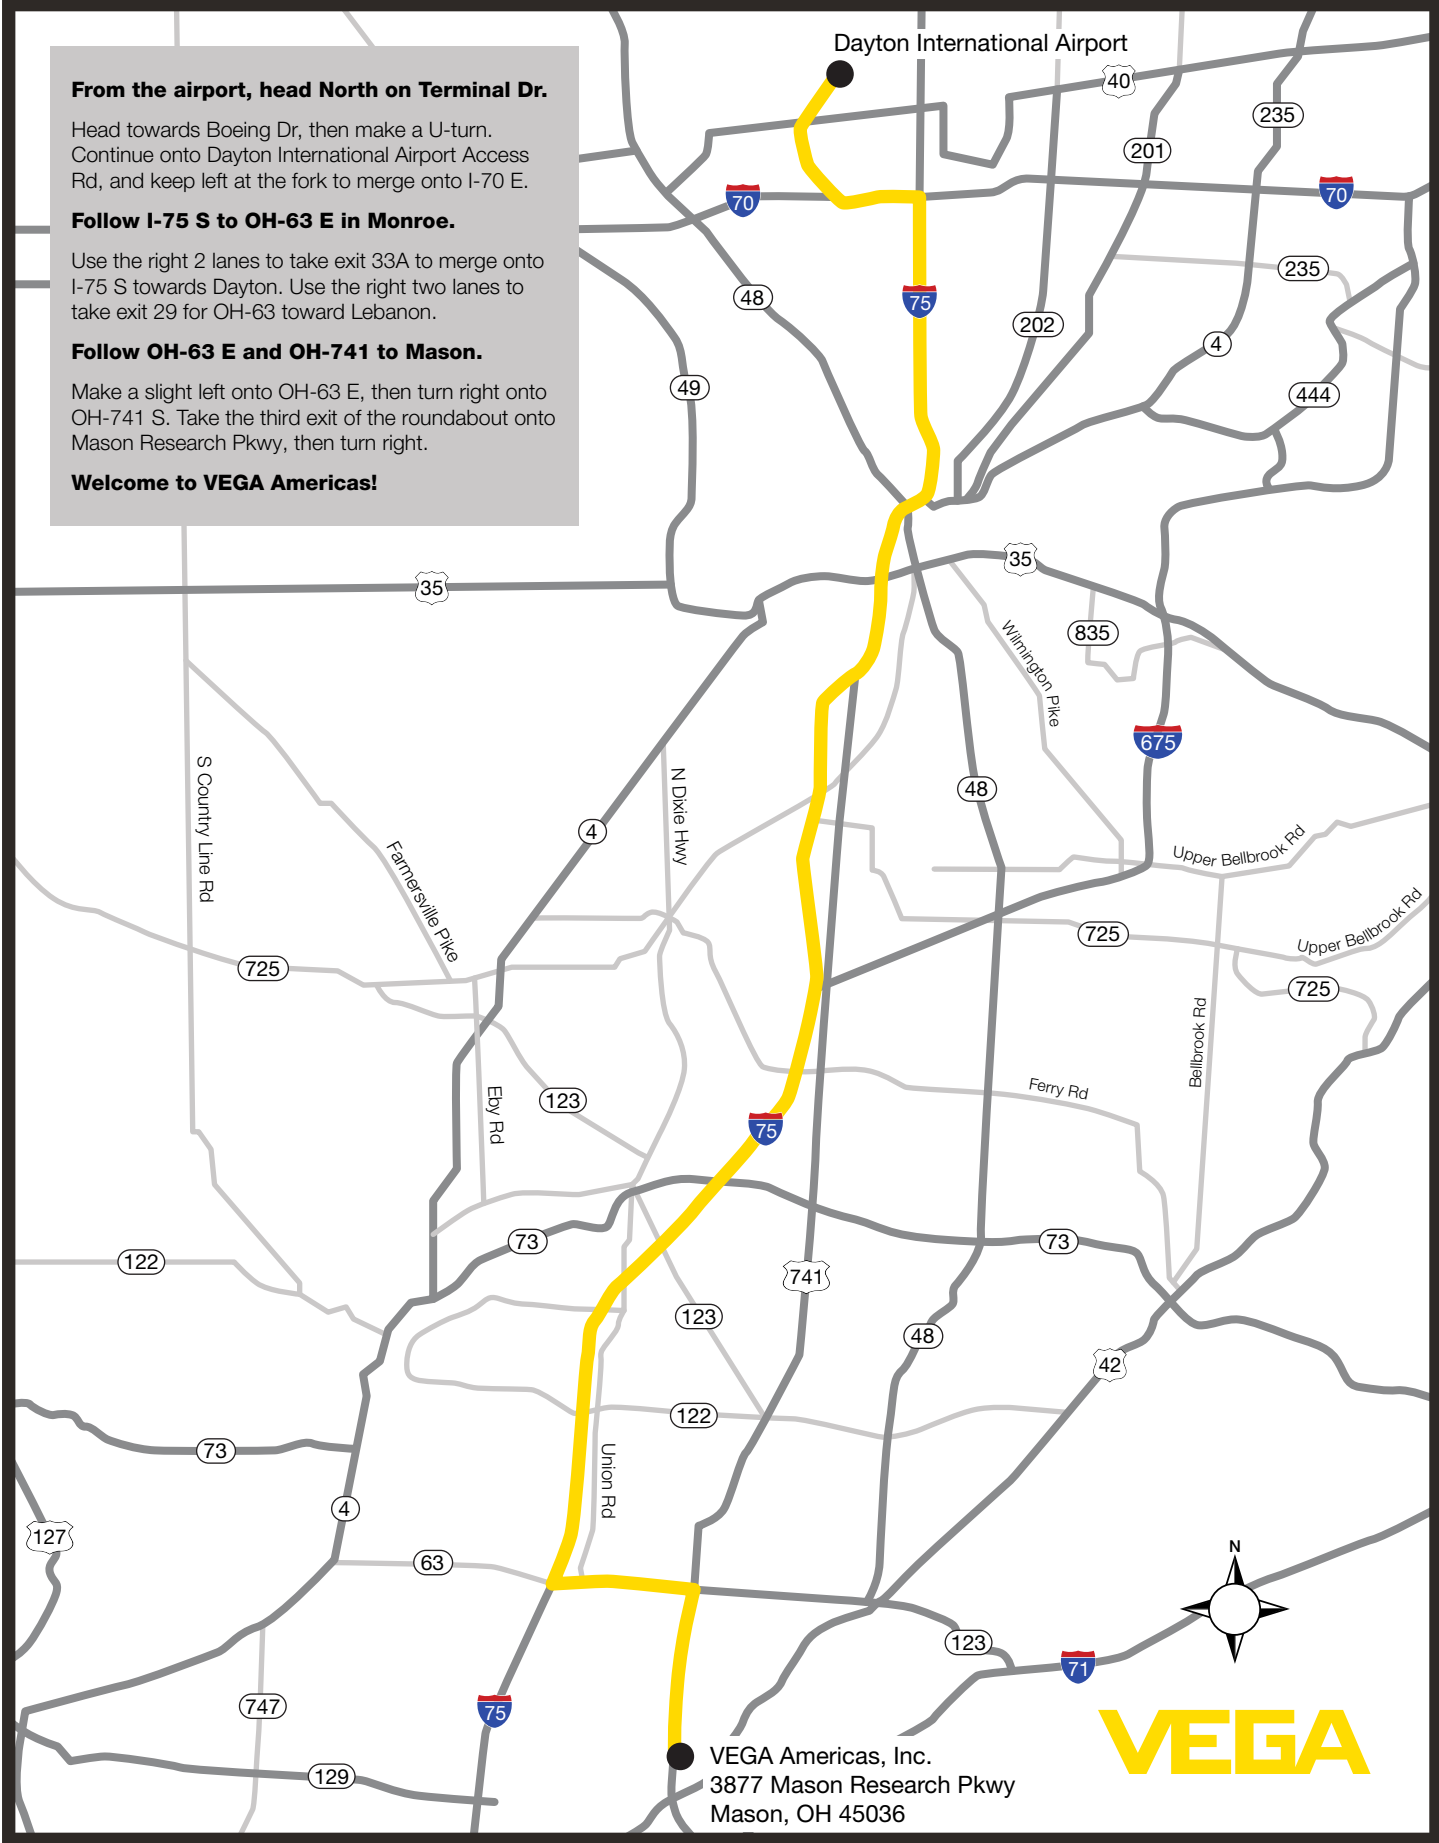

Directions to VEGA Americas from the Dayton International Airport

From the airport, head North on Terminal Dr.
Head towards Boeing Dr, then make a U-turn. Continue onto Dayton International Airport Access Rd, and keep left at the fork to merge onto I-70 E.

Follow I-75 S to OH-63 E in Monroe.
Use the right 2 lanes to take exit 33A to merge onto I-75 S towards Dayton. Use the right two lanes to take exit 29 for OH-63 toward Lebanon.

Follow OH-63 E and OH-741 to Mason.
Make a slight left onto OH-63 E, then turn right onto OH-741 S. Take the third exit of the roundabout onto Mason Research Pkwy, then turn right.

Welcome to VEGA Americas!

VEGA Americas, Inc.
3877 Mason Research Pkwy
Mason, OH 45036